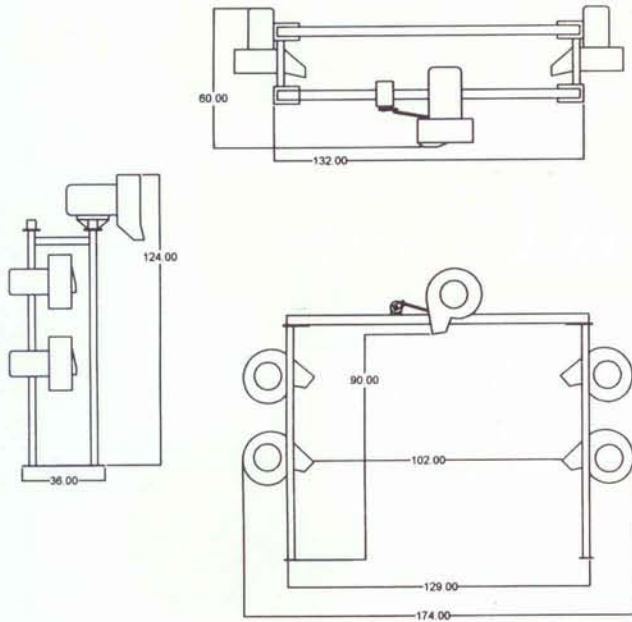

Series 5500 Dryer System

Dimensions

Height	124"
Width	174"
Length	60"
Vehicle Clearance	90" High x 102" Wide
Mounting Foot Print	36" x 132"

Electrical

55 HP
Amp Draw: 132 @ 230 Volt 60HZ
10 HP Motor 24 amps @ 230, 12 amps @ 460
15 HP Motor 36 amps @ 230, 18 amps @ 460
All Electrical Controls with 2 - 100 Disconnects

Special Features

Top Blower 15 HP Top Blower Oscillated - CFM 5500
Side Blowers 10 HP - CFM 4000
Noise Reduction Package Standard
Lincoln Hostile Duty TEFC Motors

Construction

3" and 4" 304 Stainless Steel Tubing Frame
304 Stainless Steel Blower Housings and Fans
304 Stainless Steel Electrical Enclosure

Options

Add 2nd Top Blower
16" S.S. Top Around Shroud - 5500 Series