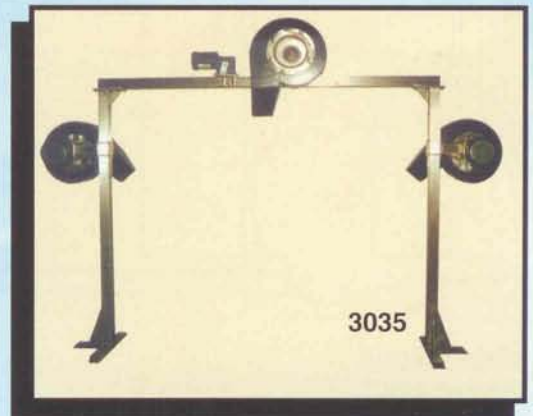

Note: 5500 can add second top Blower Assembly

A-OK EQUIPMENT & SUPPLY CO., INC.

Designers • Manufacturers • Distributors of Quality Wash Systems at Affordable Prices
6031 Pillsbury Ave. So., Minneapolis, MN 55419 • (612) 866-2555
Nationwide: 1-800-328-3783 • Minnesota: 1-800-762-3795 • Fax: (612) 866-2562
Web: www.aokequipment.com • E-mail: carwash@aokequipment.com